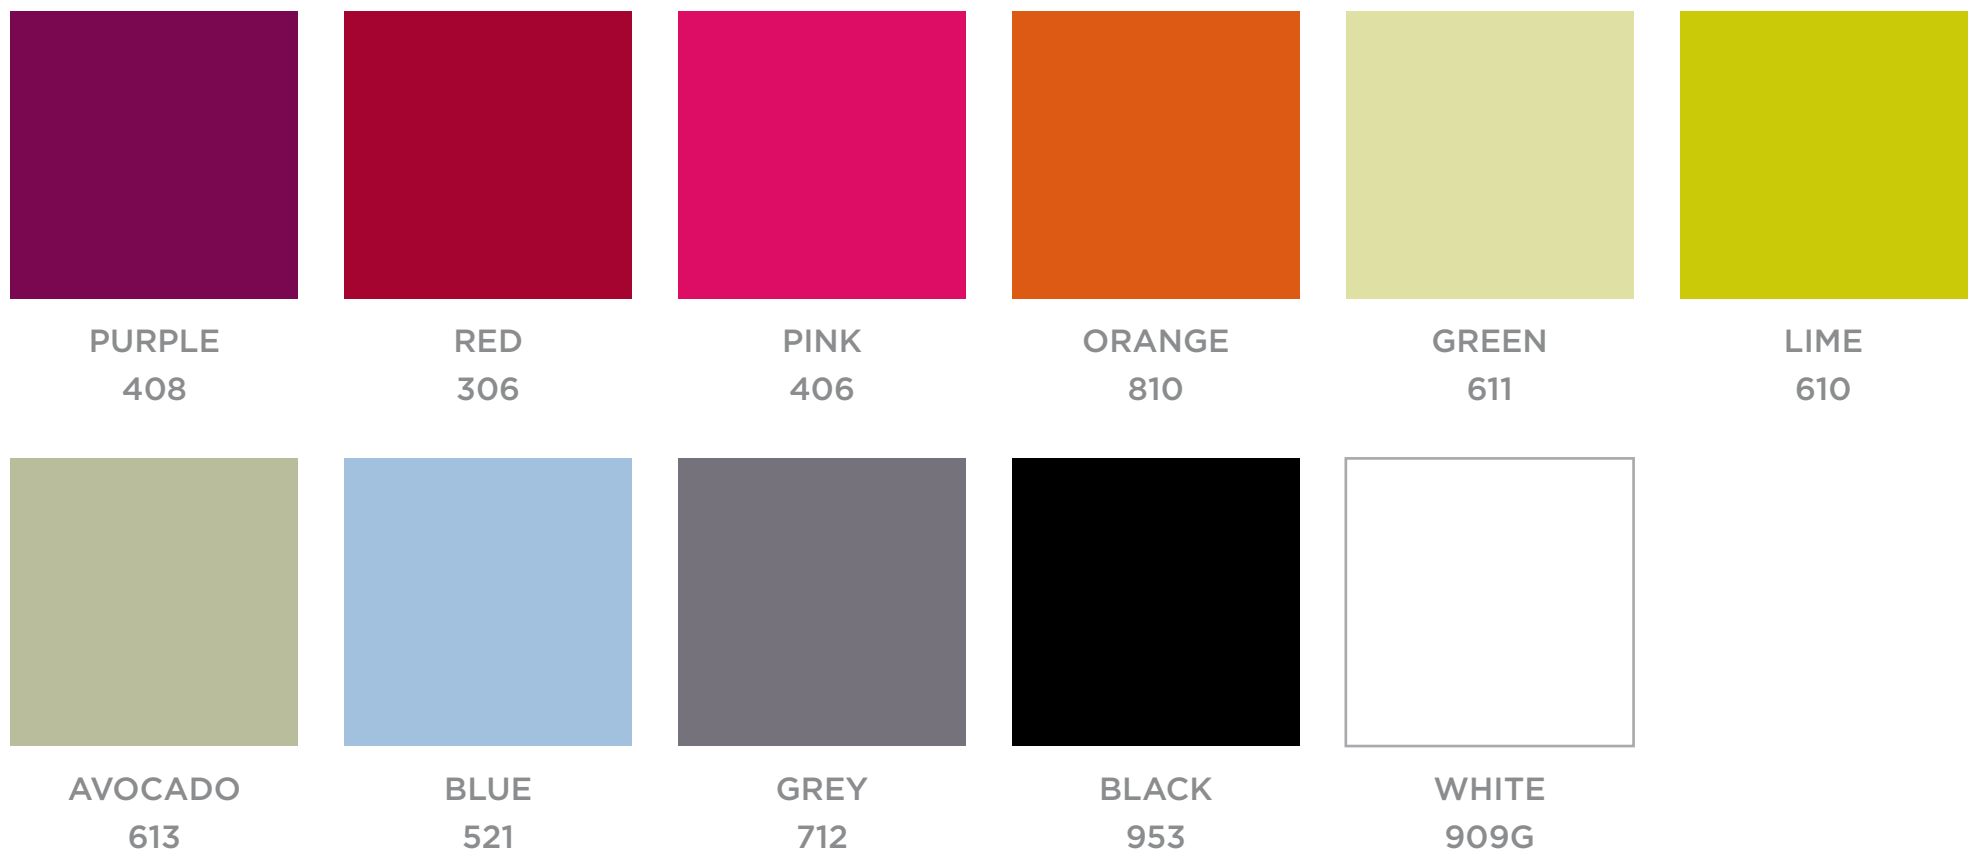

HYGENIC THERMO COLOURS GLOSS COLOUR RANGE

Colours shown are for illustrative purposes only, samples available upon request.

All colour profiles are available in 2440mm and 3048 lengths.

JOINER
2-PART

CAPPING
2-PART

TRANSITION
2-PART

INTERNAL CORNER
(SMALL)

EXTERNAL
CORNER

Length x Width

Thickness

2500 x 1220mm

2.5mm

3048 x 1220mm