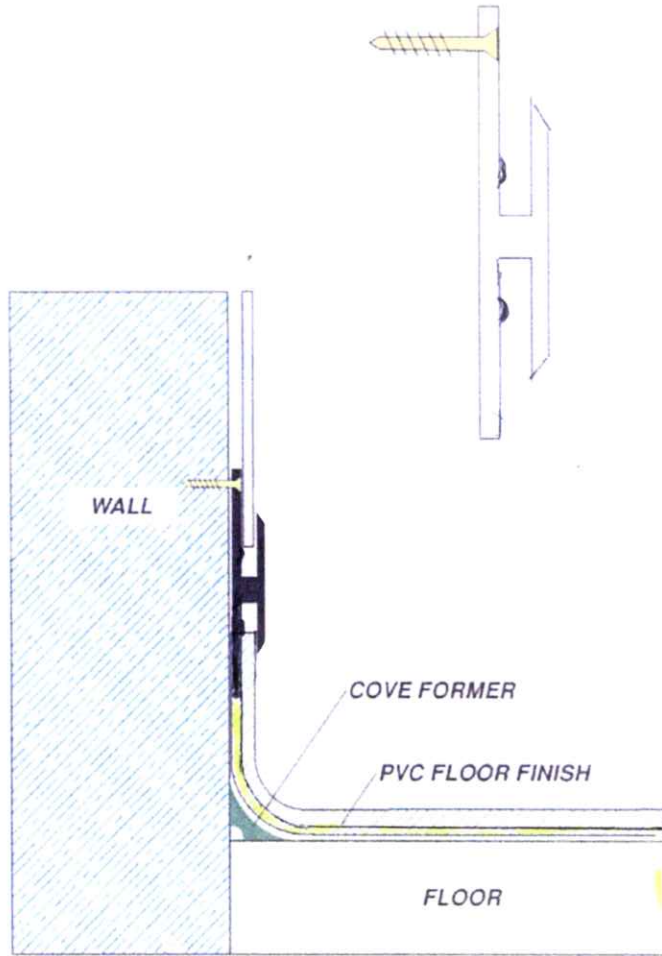

PVC DIVIDER BAR

WALL TO FLOOR DETAIL

NOTES	TITLE		
	PREMIER SINGLE SKIN PVC WALL LINING		
	DATE	DRAWING NUMBER	REV
	01. 05. 97	PREM SS 107	30.6.98
	SCALE N.T.S.		

Amend 21/11/11