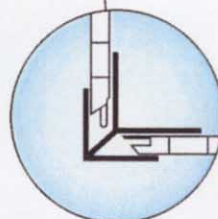

HIDDEN FIX DETAIL

PLANK JOINING PROFILE

INTERNAL CORNER PROFILE

EXTERNAL CORNER PROFILE

START & EDGE PROFILE

'STRIP CLAD' PVC PROFILE DETAILS

NOTES	TITLE 'STRIP CLAD' CEILING LINING		
	DATE 01. 05. 97	DRAWING NUMBER SC102	REV 30.6.98
	SCALE N.T.S.		