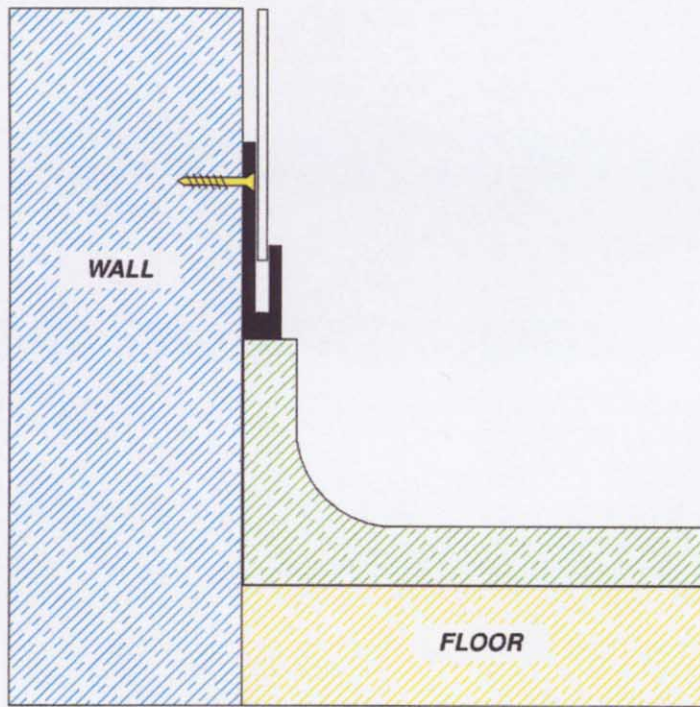

PVC EDGE TRIM

WALL TO FLOOR DETAIL

NOTES	TITLE PREMIER SINGLE SKIN PVC WALL LINING		
	DATE 01. 05. 97	DRAWING NUMBER PREM SS 104	REV 30.6.98
	SCALE N.T.S.		

Specialist Wall & Ceiling Linings